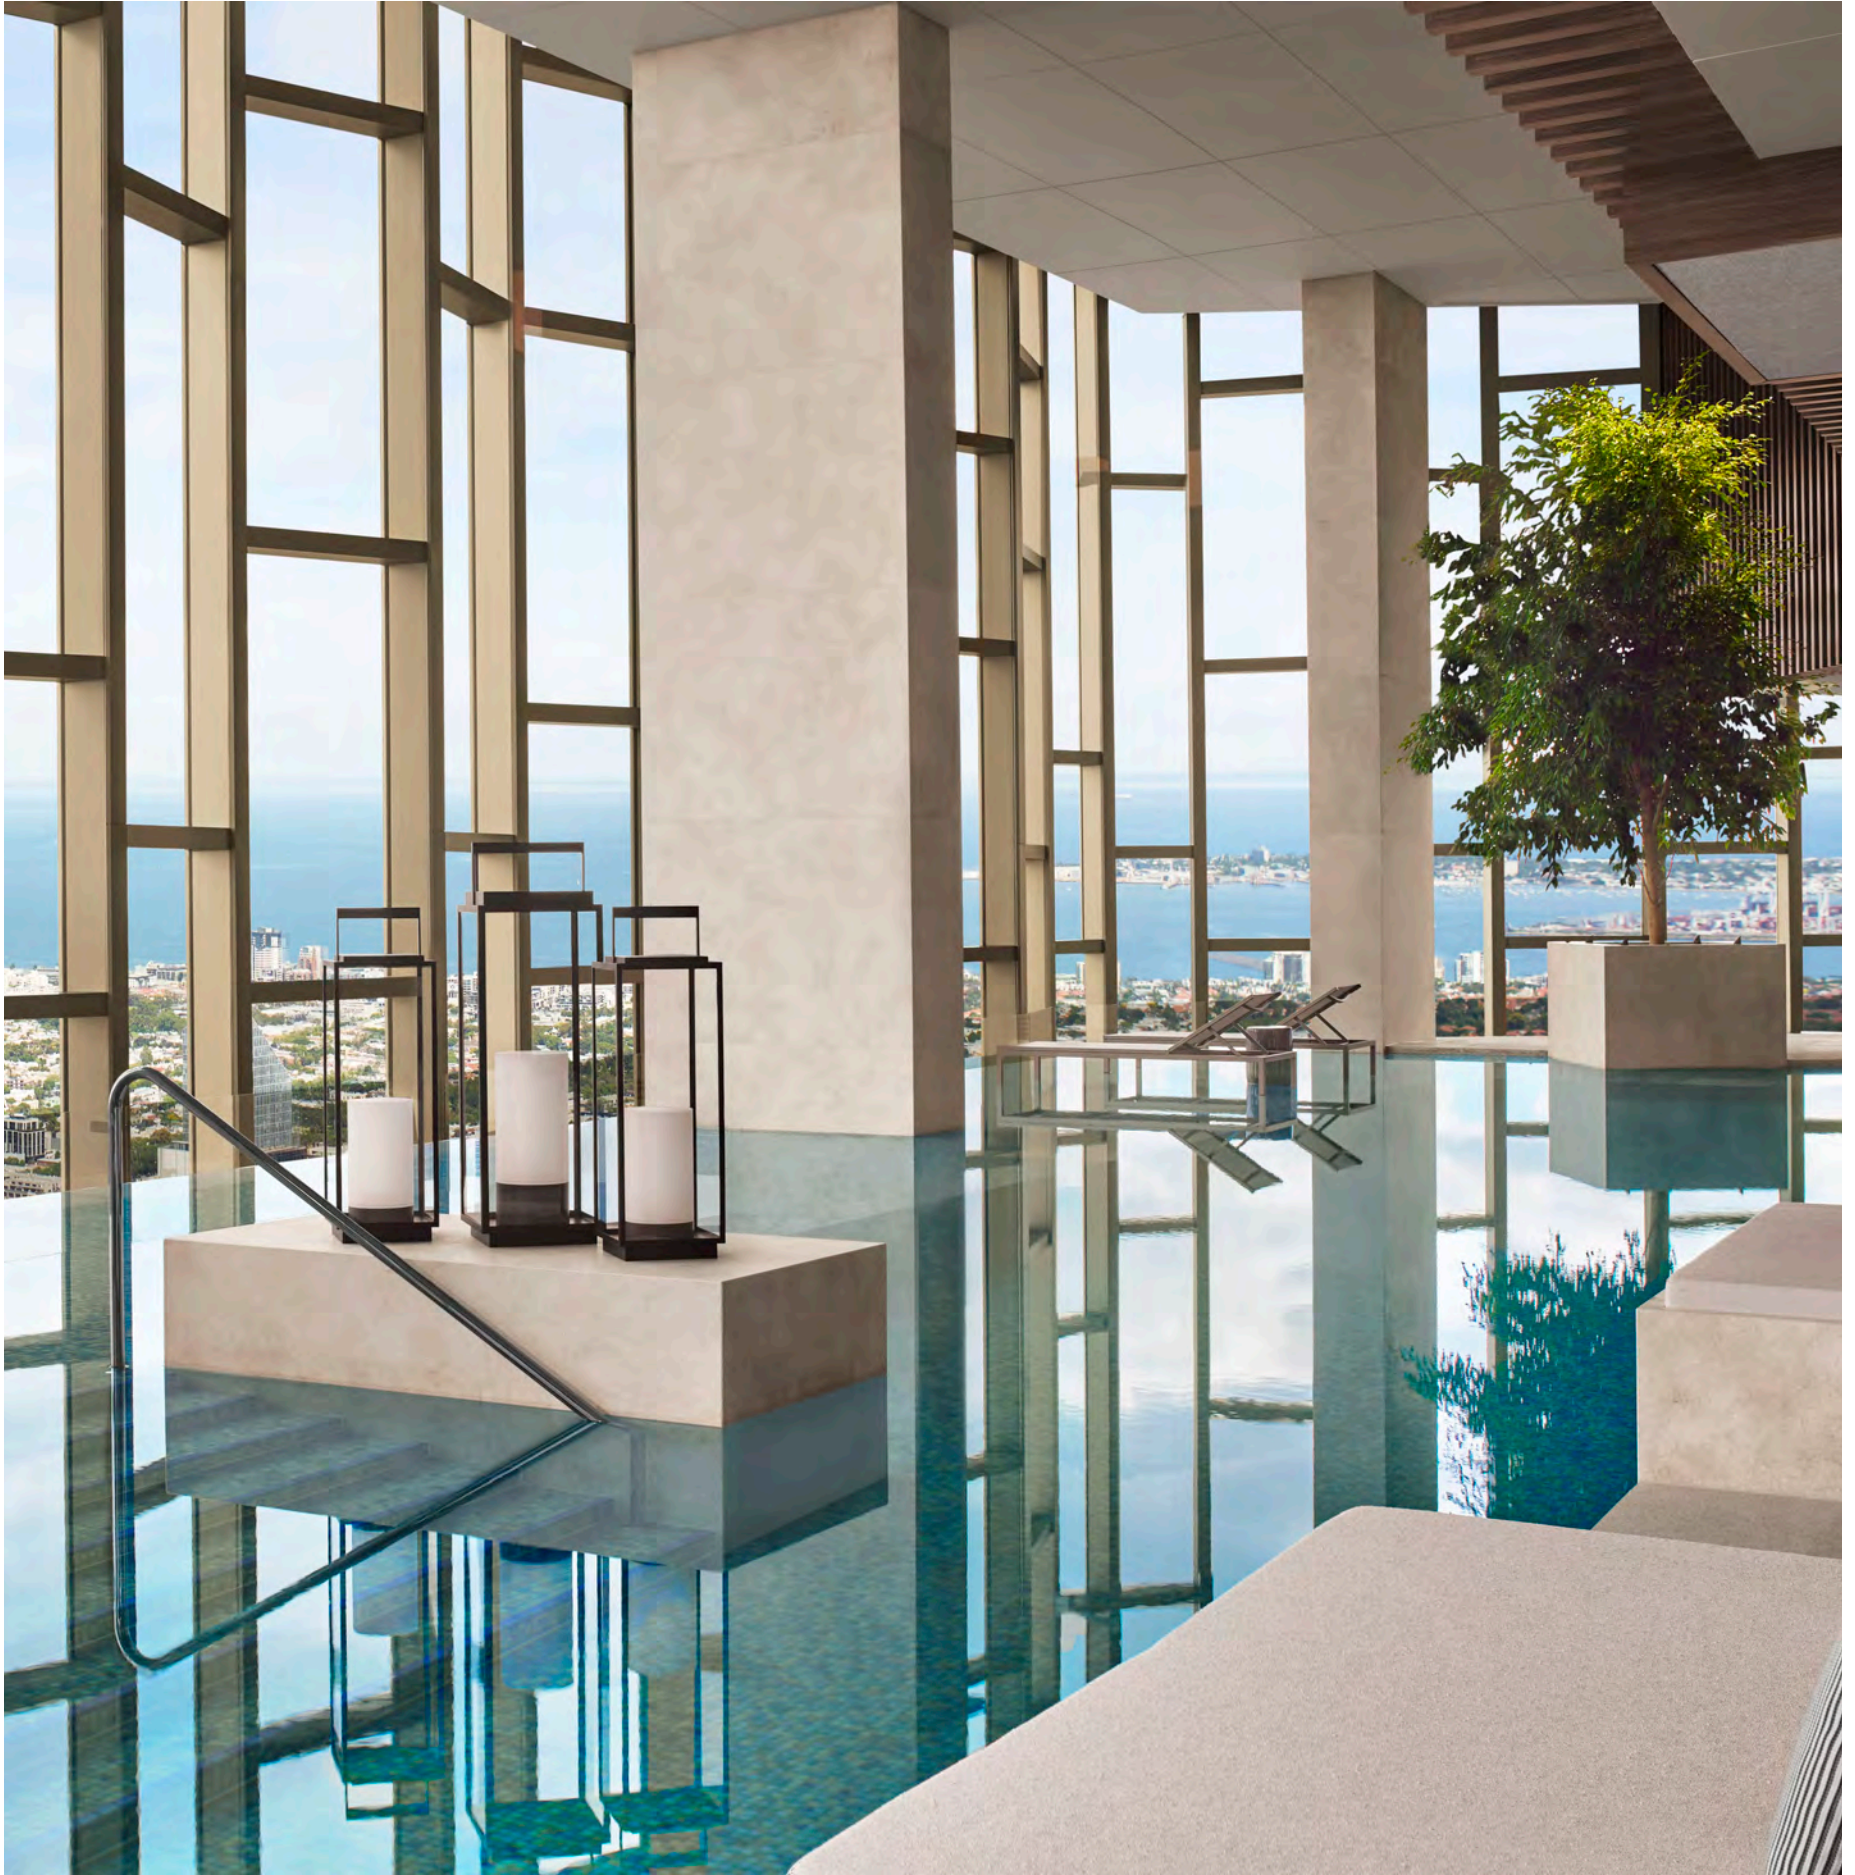

THE RITZ-CARLTON

MELBOURNE

WELLNESS MEMBERSHIPS

A world of restorative wellness awaits

UNVEIL A WORLD OF WELLNESS

TRANQUILITY

Discover tranquility and bespoke service on Level 64 – an oasis where wellness and luxury converge. Unwind with a steam room, sauna, vitality pools, and access to our iconic infinity pool overlooking Melbourne.

FITNESS

Daily movement becomes a daily luxury at The Ritz-Carlton, Melbourne. Our design-led gym offers natural light and expansive views over Victoria Harbour replete with world-class Technogym cardio, strength, and flexibility equipment designed to condition your body and clear your mind.

COMMUNITY

Become part of The Ritz-Carlton Spa community. Your luxury experience is complemented with guest passes, members-only events, breakfast on your birthday, and more.

FOUNDING MEMBERSHIP

The ultimate beauty, fitness and wellbeing journey. A Founding Membership provides personalized service, daily access to world-class fitness, swim and relaxation facilities, valet parking, luxury face and body treatments at The Ritz-Carlton Spa, preferential pricing, members-only events and more.

FOUNDING MEMBERSHIP

LEVEL 64 FACILITIES ACCESS

– 6:00AM TO 10:00PM DAILY

- Access to sky-high infinity pool heated to 28°C
- Access to world-class Technogym including:
 - Cardio: Treadmill, Exercise Bike, Elliptical Machine, Climbing Machine
 - Strength: Dumbbells, Kettlebells, Weight Bench, Pin Loaded Weights, Cable Machine
 - Flexibility: Wellness Ball, Yoga Mat, Weighted Medicine Ball, Bosu Ball
- Steam room
- Traditional Sauna
- Vitality pools heated to 38°C – containing hydrotherapy jets and in-water lounges
- Locker access containing Towel, Slippers and Robe at The Ritz-Carlton Spa