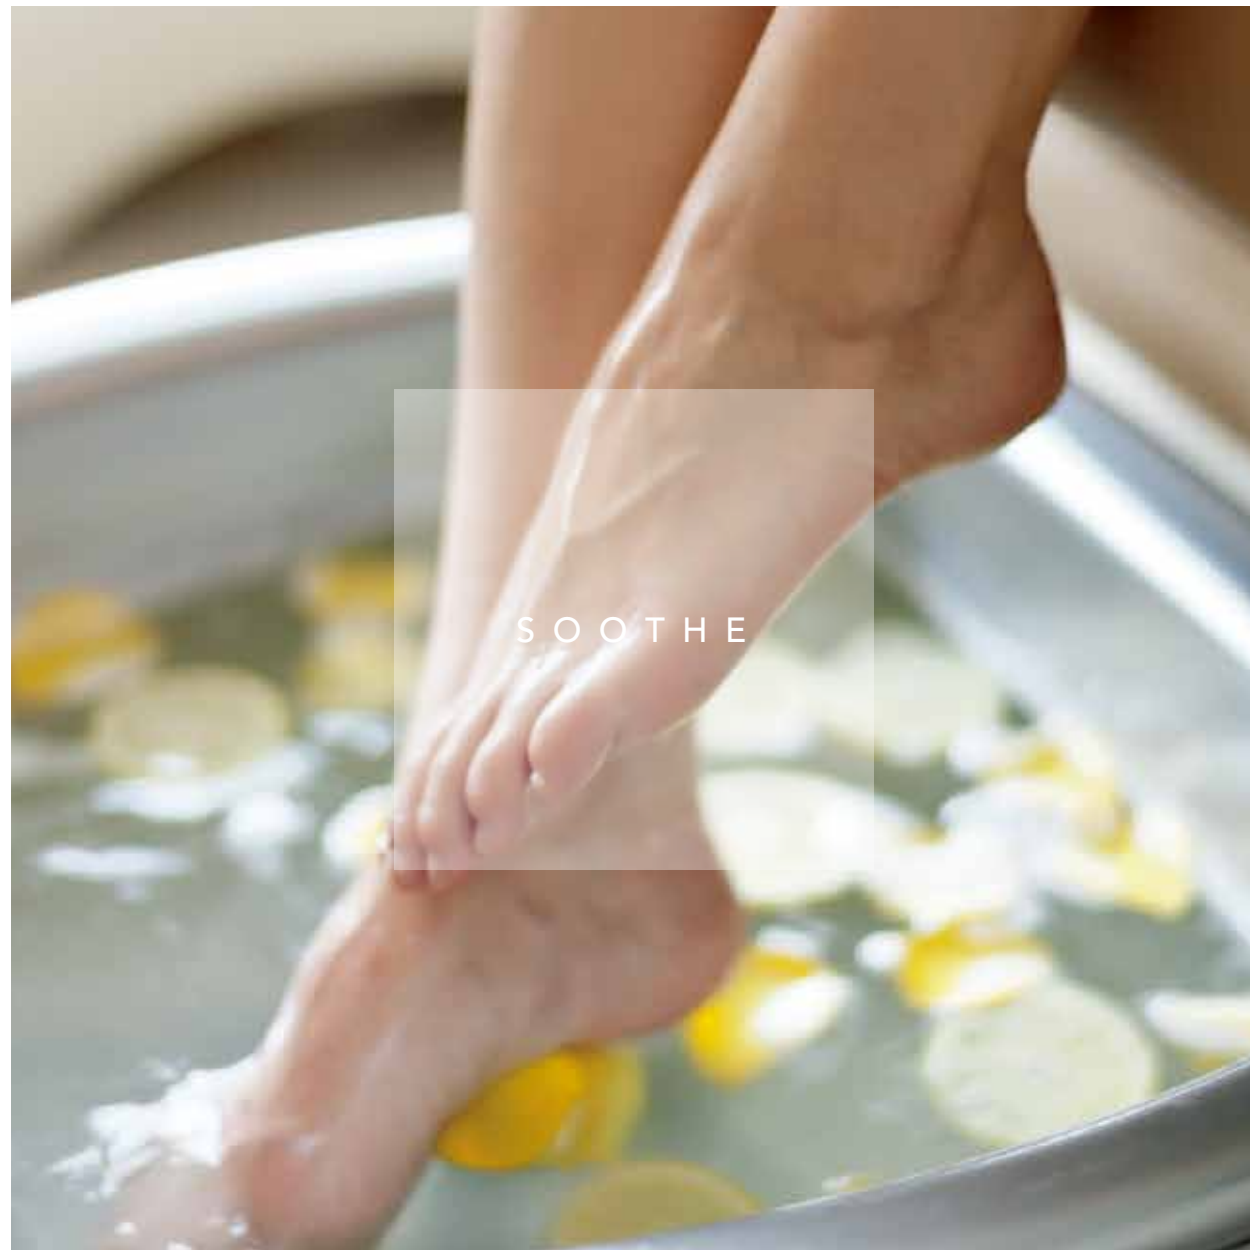

孕妇理疗 MATERNITY

孕妇产前与产后理疗

60分钟

专为舒缓孕妇产前或产后的身体不适而设的疗程，针对如水肿或小腿抽筋等问题。

如有需要，先作轻柔去除背部角质洁净肌肤，或直接进行全身按摩，理疗师以独特舒缓的按摩手法针对您关注的肌肉疼痛部位，排除在怀孕期间所产生的任何身体不适，缓解疲倦让您感到舒适轻松。

建议在怀孕期三个月后接受为期6次怡世宝孕妇产前理疗

项目包含: 背部磨砂(可选择)、全身按摩或头皮按摩、理疗因应您不同的需要而调节

PRE & POST NATAL TREATMENT

60 minutes

A deeply nourishing body massage designed to target areas prone to stress and tension during or after pregnancy.

Gentle back exfoliation, if required, is followed by a soothing body massage specifically designed to suit your individual concerns, focusing on the areas needed to alleviate muscular aches, whilst helping to relax, restore and revitalize.

A course of 6 treatments is recommended following the first trimester of pregnancy.

Includes: Back exfoliation (if required) – body/scalp massage – this treatment is tailored to your specific needs.