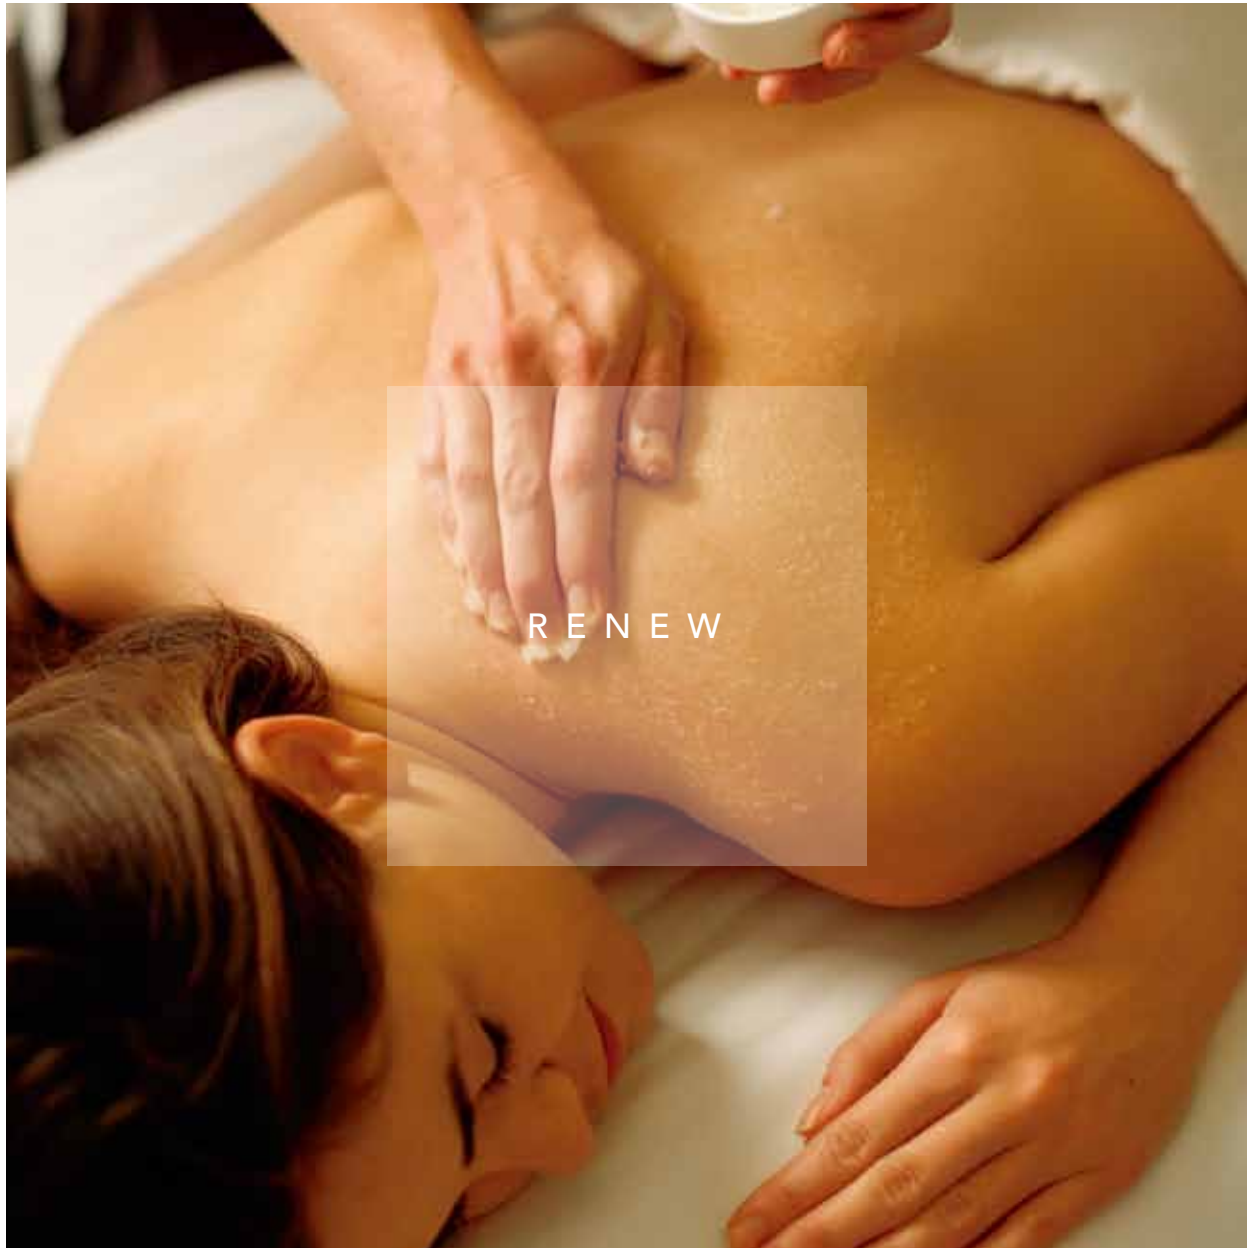

Includes: Swedish massage to back, legs, arms, abdomen, neck/shoulder massage

DEEP MUSCLE

60/90 minutes

A powerful massage designed to alleviate deep-seated tension and muscular stress. Specialised techniques concentrate on specific areas of concern and alleviate common discomforts such as a stiff neck, painful lower back pain and sore, tight shoulders.

Includes: Specialised massage to specific areas of concern

HOT STONE

90 minutes

A therapeutic full body massage using aromatherapy oils and warm volcanic stones to relieve deep muscle tension. The warmth of the stones penetrates your muscles to soothe aches and pains; helping you to unwind and your body to feel rejuvenated.

Includes: Hot Stone Aromatherapy massage to back, legs, arms, abdomen, neck/shoulder massage

传统泰式按摩

90分钟

一个从未被征服的古老帝国，创造了这种纯正的泰式舒爽体验。泰式按摩能有效地缓解关节僵硬，舒展肌肉，甚至让我们的内部器官深层放松，让能量顺畅地游走全身。

足部舒缓按摩

60分钟

足部反射区按摩是一种“压力疗法”，通过对足底若干反射穴位进行集中按压，达到治疗或预防疾病的目的。足部反射区按摩益处颇多 - 使人平静，改善血液循环，提高精力，平衡情绪等等。按摩足部反射区能让您疲惫酸痛的双脚劳乏顿消，既清爽又有活力，促进全身健康。

速效背、肩颈部舒缓按摩

30分钟

这种按摩是专为缓解由压力引起疼痛肌肉的地方，并使用最合适的按摩技术配合怡世宝身体按摩油以满足您的需求，并有效缓解疼痛。

THAI

90 minutes

From an ancient empire that has never been conquered comes a pure Thai, invigorating experience to alleviate and loosen stiff joints, stretch muscles and even tone internal organs to create a deep sense of relaxation and smooth energy flow within the body.